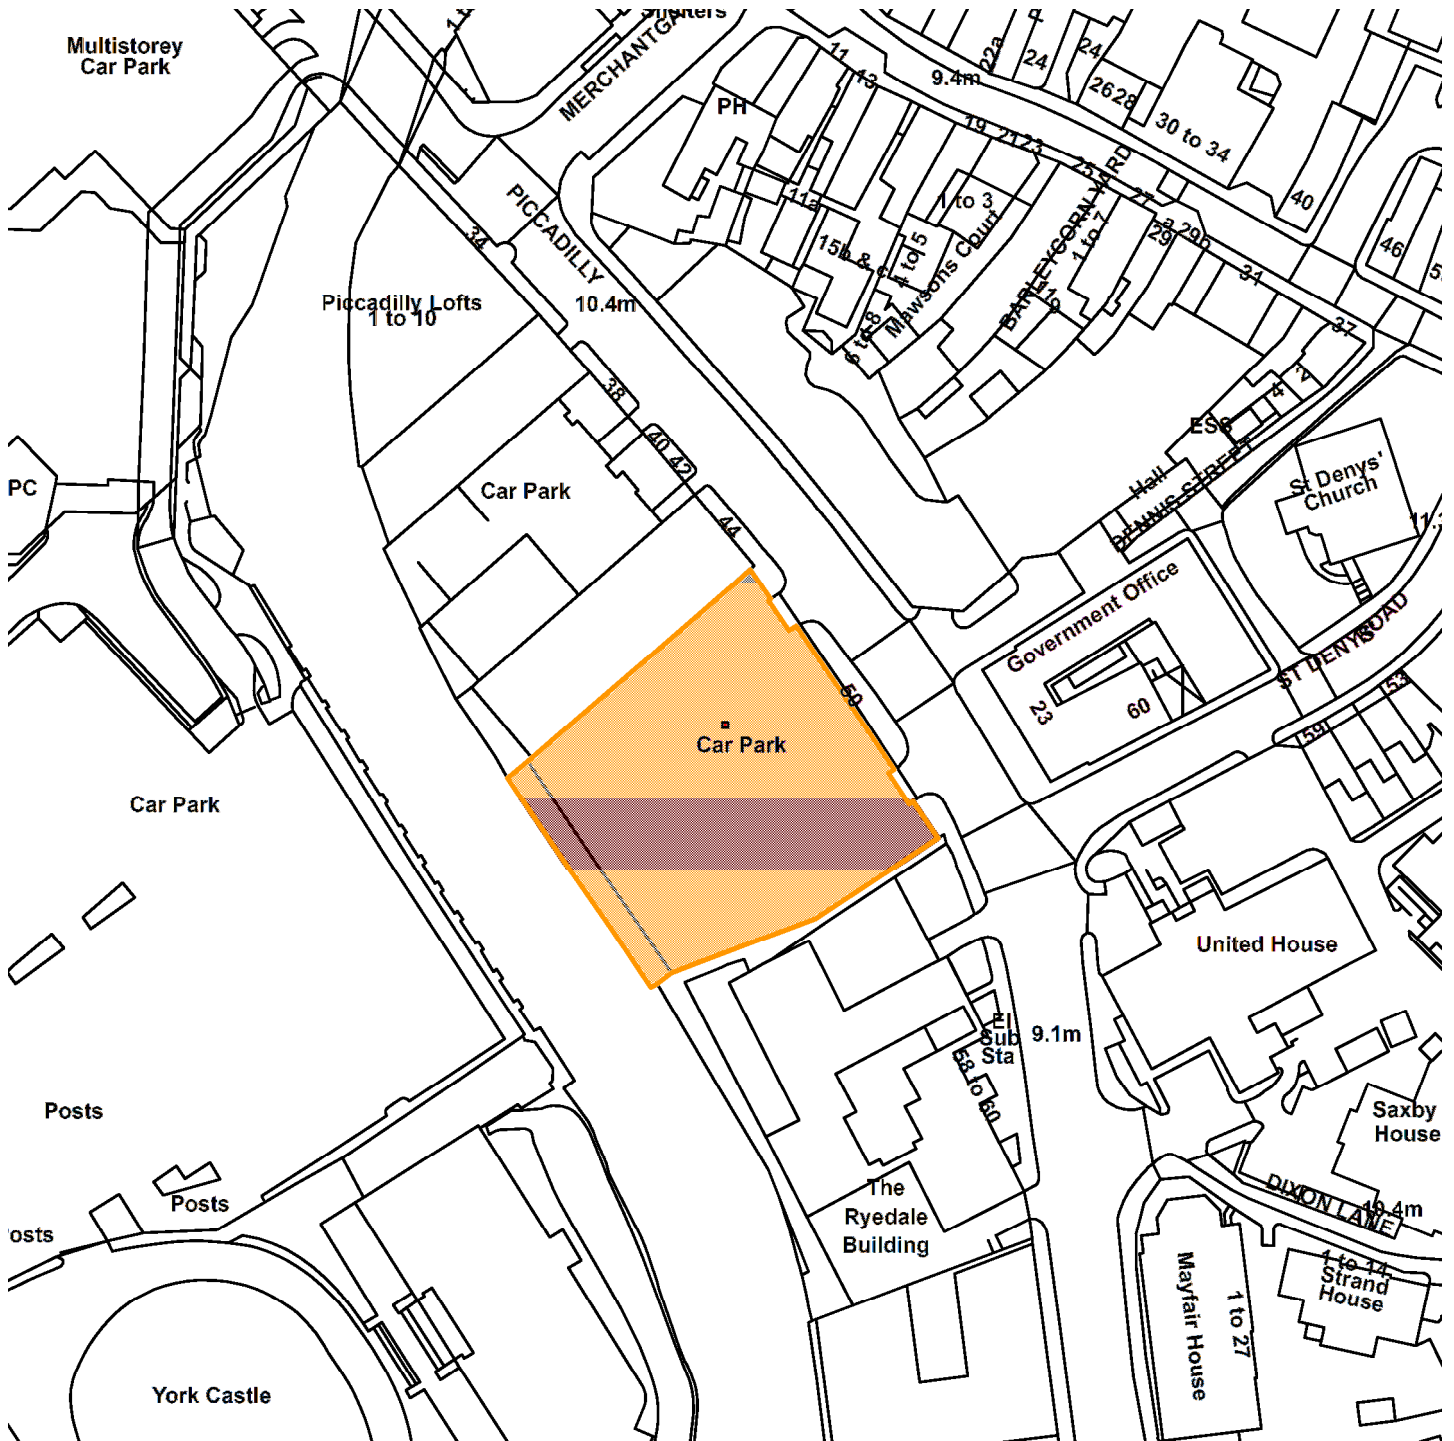

17/00429/FULM

Proposed Hotel 46-50 Piccadilly

GIS by ESRI (UK)

Scale : 1:1192

Reproduced from the Ordnance Survey map with the permission of the Controller of Her Majesty's Stationery Office © Crown Copyright 2000.

Unauthorised reproduction infringes Crown Copyright and may lead to prosecution or civil proceedings.

Organisation	Not Set
Department	Not Set
Comments	Site Plan
Date	04 December 2017
SLA Number	Not Set